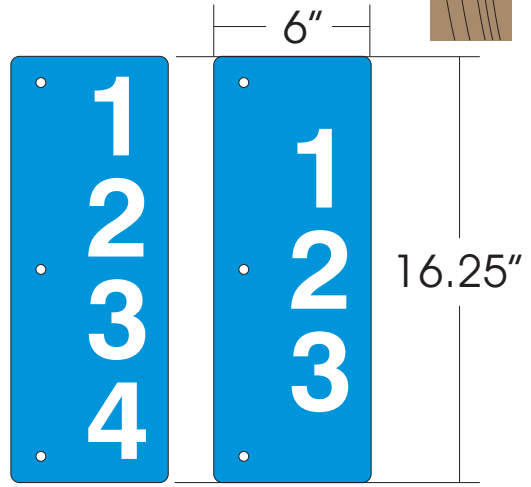

# Reflective 3" Tall characters

Left view

Right view

- .250" Heavy duty plastic impact and temperature extreme resistant.

- Road sign grade Reflective

1  
2  
3  
4  
5

1  
2  
3  
4  
5

3  
.375" (3/8")  
Holes

Front  
(5 Digit)

Back  
(5 Digit)

Front  
(4 Digit)

Front  
(3 Digit)

## CUSTOM SIZES, COLORS & LEGENDS AVAILABLE

Description	Part Number
5 digit green background	U2006V-5G
4 digit green background	U21606V-4G
3 digit green background	U1606V-3G
5 digit blue background	U2006V-5B
4 digit blue background	U21606V-4B
3 digit blue background	U1606V-3B