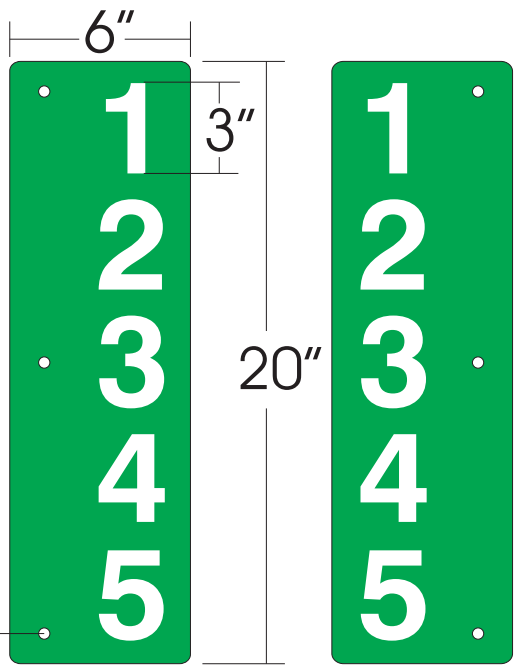

# Reflective 3" Tall characters

Left view

Right view

- .250" Heavy duty plastic impact and temperature extreme resistant.

- Road sign grade Reflective

1  
2  
3  
4  
5

1  
2  
3  
4  
5

3  
.375" (3/8")  
Holes

Front  
(5 Digit)

Back  
(5 Digit)

Front  
(4 Digit)

Front  
(3 Digit)

## CUSTOM SIZES, COLORS & LEGENDS AVAILABLE

Description	Part Number
5 digit green background	U2006V-5G
4 digit green background	U21606V-4G
3 digit green background	U1606V-3G
5 digit blue background	U2006V-5B
4 digit blue background	U21606V-4B
3 digit blue background	U1606V-3B