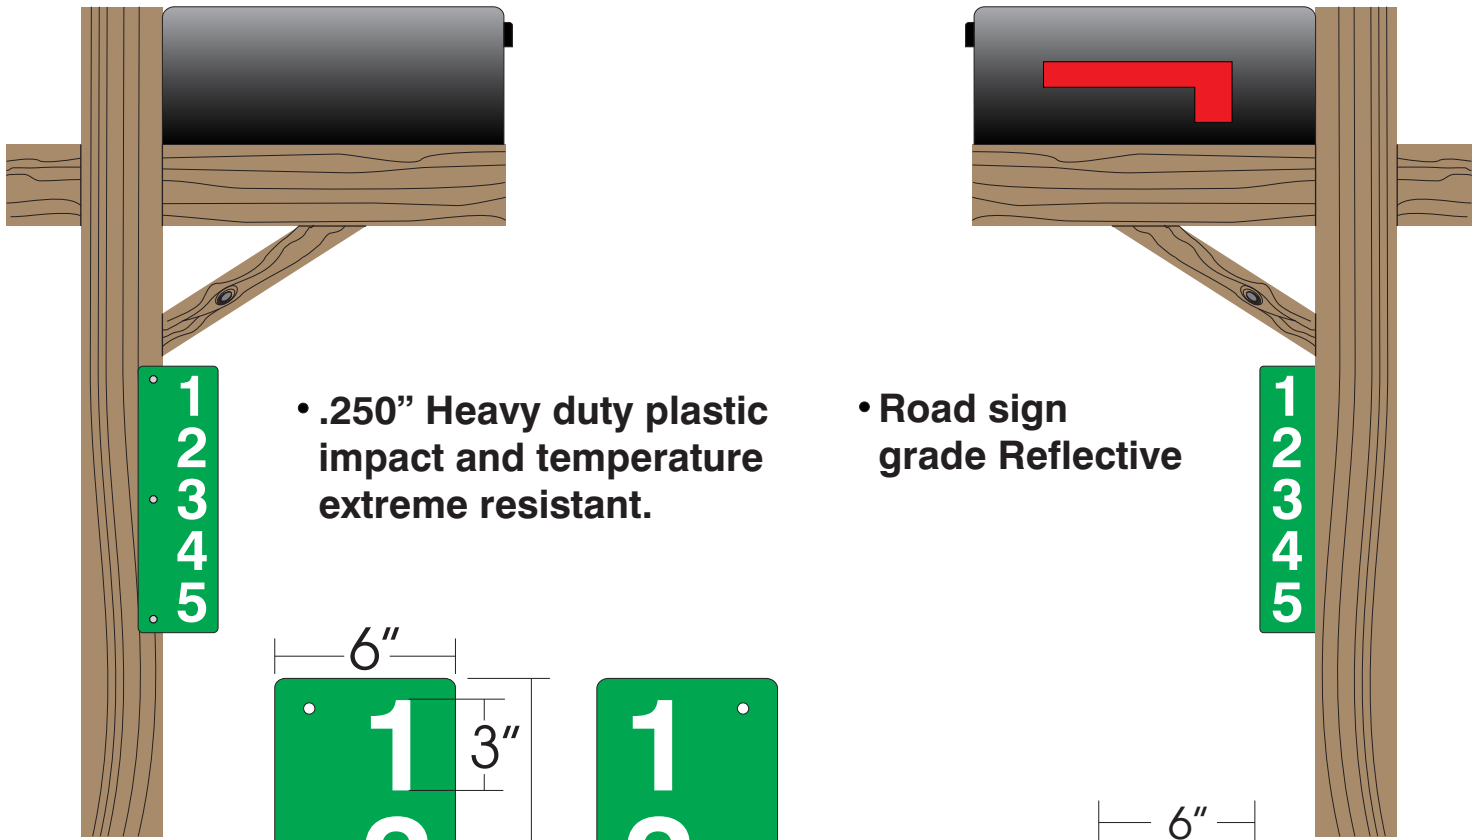

# Reflective 3" Tall characters

Left view

Right view

- .250" Heavy duty plastic impact and temperature extreme resistant.

- Road sign grade Reflective

1  
2  
3  
4  
5

1  
2  
3  
4  
5

3  
.375" (3/8")  
Holes

Front  
(5 Digit)

Back  
(5 Digit)

Front  
(4 Digit)

Front  
(3 Digit)

## CUSTOM SIZES, COLORS & LEGENDS AVAILABLE

Description	Part Number
5 digit green background	U2006V-5G
4 digit green background	U21606V-4G
3 digit green background	U1606V-3G
5 digit blue background	U2006V-5B
4 digit blue background	U21606V-4B
3 digit blue background	U1606V-3B